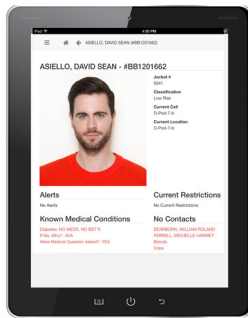

# Real Time Data Is a Real Big Deal.

But if you're like a lot of facilities, your correctional officers don't have access to mug shots and critical inmate data as they do their rounds. They're carrying printed schedules. Jotting notes on inmate movement. Returning to workstations later to record head counts and make shift log entries. Let's just say it's not ideal.

## Extend Your Jail Management.

Whether you manage a small jail or a large corrections system with multiple facilities, **Zuercher Jail Extend** allows your staff to perform key functions and access inmate records from a tablet. To individually receive and view unfinished assigned tasks. From daily tasks to managing inmate locations during an emergency: eliminate the need to be tied to a desktop computer to access your Zuercher Jail information.

## Mug Shots and Alerts -- Anytime, Anywhere.

**Jail Extend** gives you immediate access to key inmate information and mugshots from anywhere in the facility. Just a glance and you can see alerts, classifications, medical conditions, or restrictions right next to an inmate's photo on your tablet screen.

## Shift Your Thinking on Shift Logs.

Access shift logs on the go. Track personnel movement and note regular events or unusual activity during your rounds. Right away.